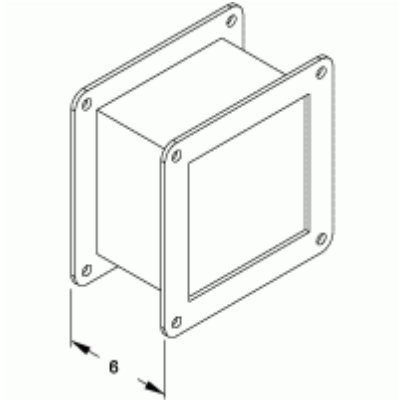

## Nipple 1487MSS Series

6" Nipple Part No.	Size
1487CM6SS	4.00 x 4.00
1487DM6SS	6.00 x 6.00
1487EM6SS	8.00 x 8.00

One flat sealing plate included

*Data subject to change without notice*

© 2021. Hammond Manufacturing Ltd. All rights reserved.